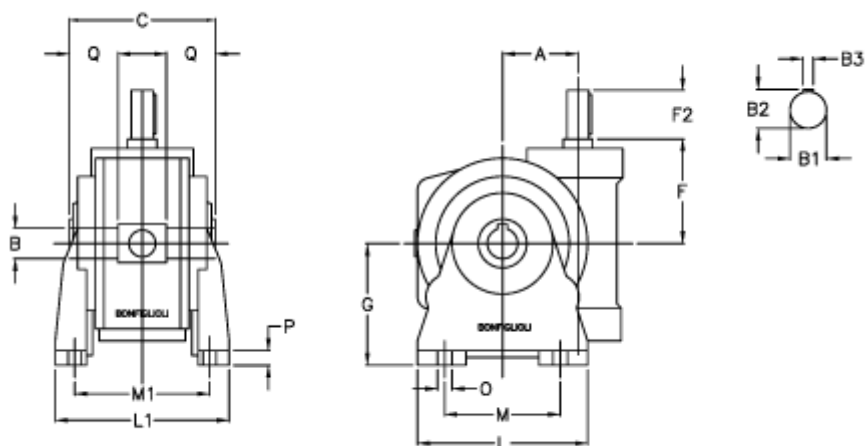

Article number: 3901250007300

Description: Worm gear with solid input shaft
VF 250V-7-HS

Measures

a	= 250.0	F2 = 110	Q = 85.0
B	= 110	g = 380	
B1	= 55	L = 520	
B2	= 59.0	L1 = 380	
B3	= 16	m = 400	
C	= 320	M1 = 310.0	
Description	= VF 250V-xx-HS	O = 33.0	
F	= 276.0	P = 30	